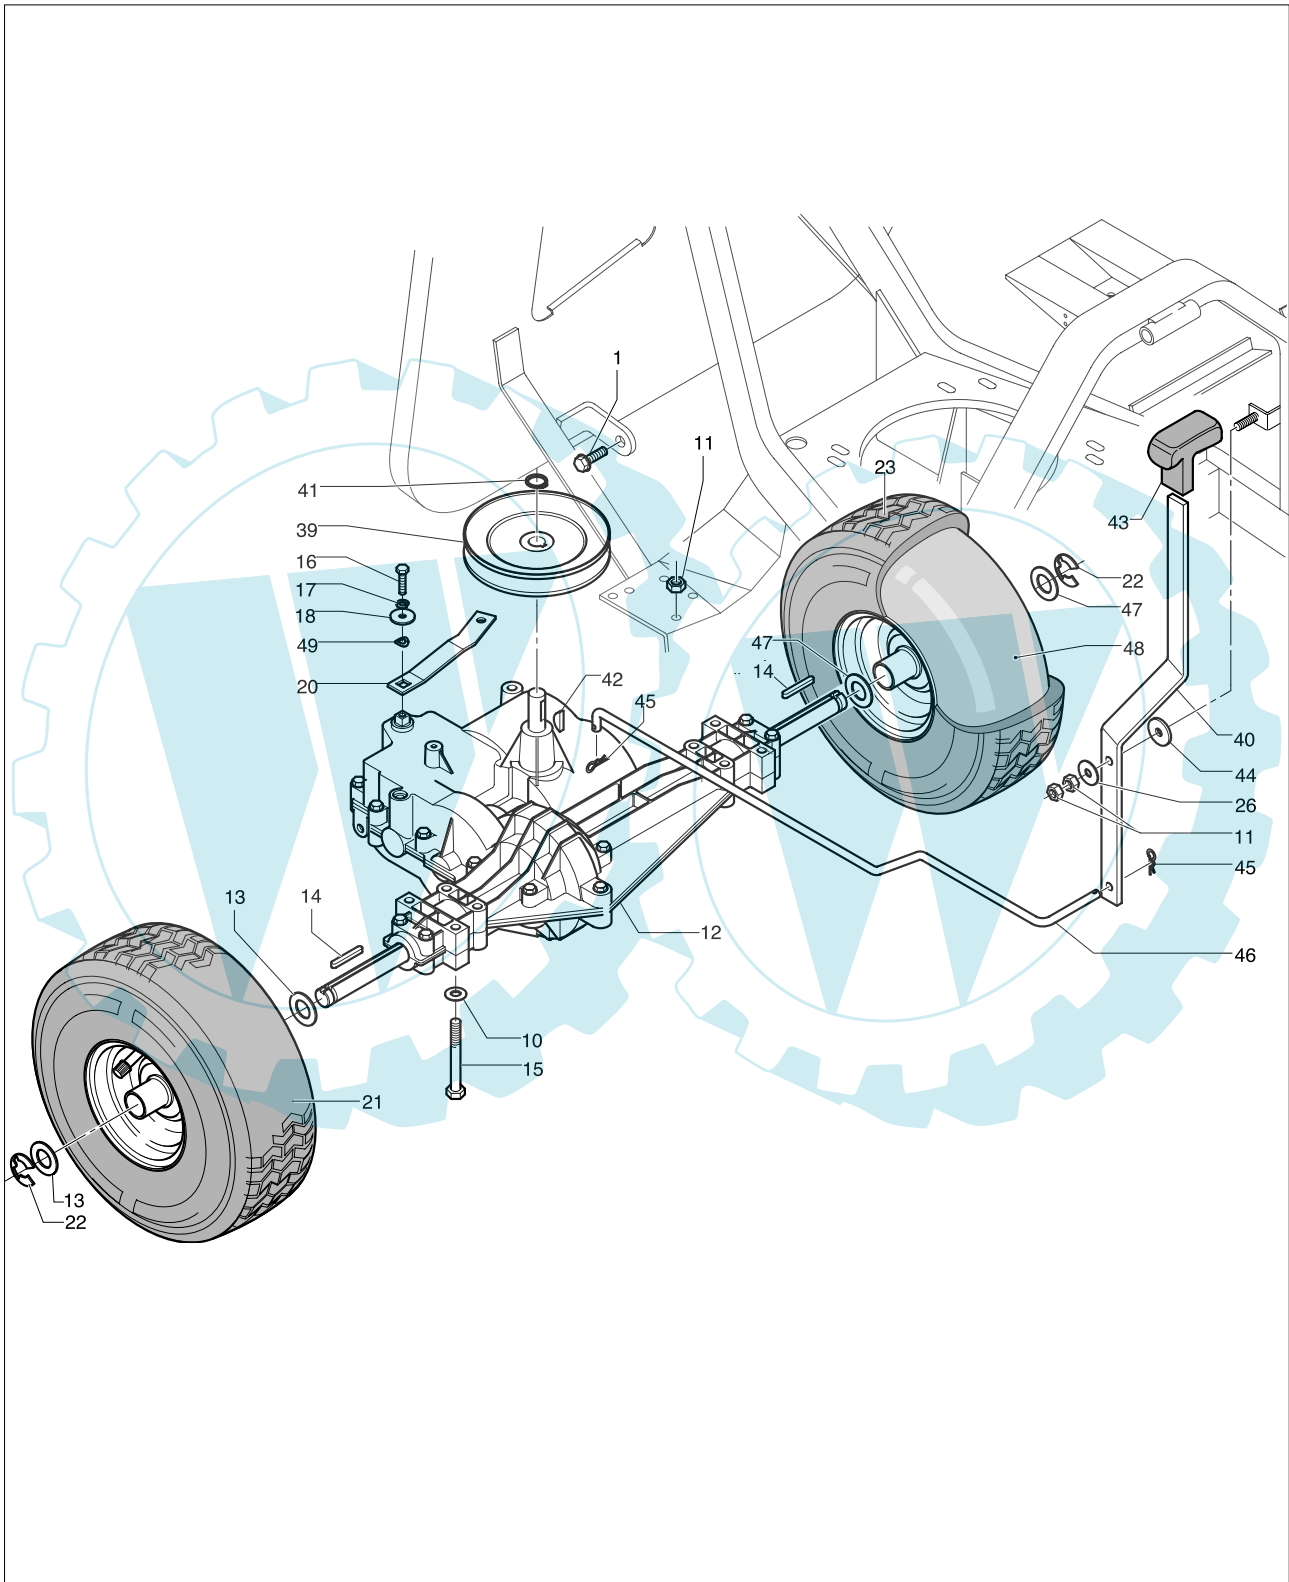

BERNARD Loisirs

brand **BERNARD LOISIRS**

date

JAN/02

SHEET 3/16

Model

BL 12576 12.5HP

9538782-10